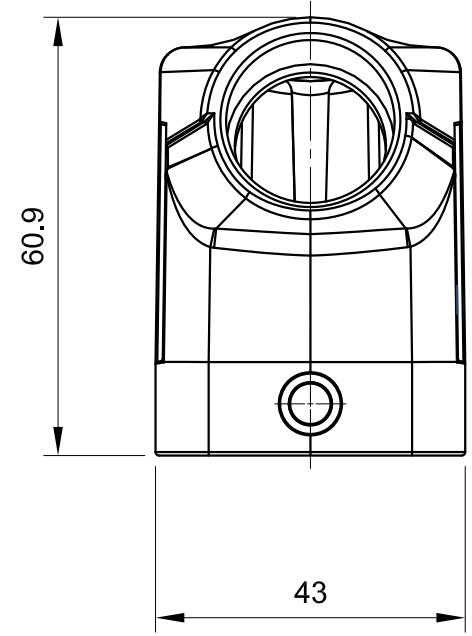

B

B

C

C

D

D

 InKonn (Suzhou) Electric Technology Co.,Ltd.	 All Dimensions in mm Original Size DIN A4	Date 2019-07-10	Drawing No. TC7389316	Rev. A00	Scale 1:1
	Part No. 10 11 810 0102	Created by Shuxu Huang	Checked by Yiyi Luo	Page 1/1	Type Name HB10-SE-DR-PG16