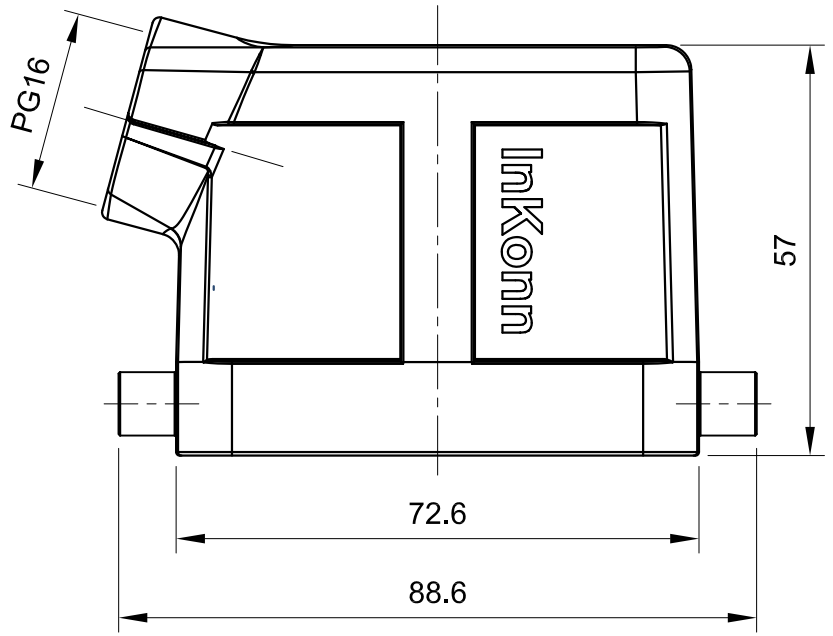

B

B

C

C

D

D

 InKonn (Suzhou) Electric Technology Co.,Ltd.	 All Dimensions in mm Original Size DIN A4	Date 2019-07-10	Drawing No. TC7389316	Rev. A00	Scale 1:1
	Part No. 10 11 810 0102	Created by Shuxu Huang	Checked by Yiyi Luo	Page 1/1	Type Name HB10-SE-DR-PG16